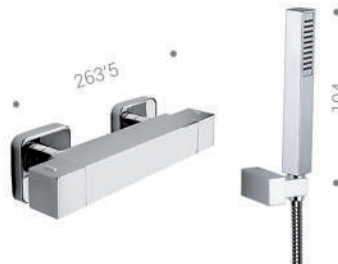

FV281
Termostato ducha /
Thermostatic shower mixer