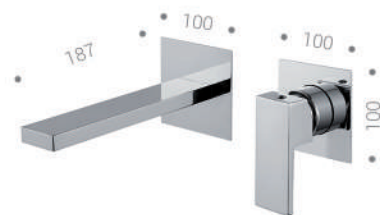

02

FV180 | FV180S21 CROMO

02 | VANGUARD by TWINS

FV150
Lavabo / Basin mixer

FV160
Lavabo Alto / Basin mixer Tall

FV170
Lavabo a Muro caño 19 cms. /
Wall basin mixer with spout 19 cm.

FV180
Lavabo a Muro caño 19 cms. /
Wall basin mixer with spout 19 cm.