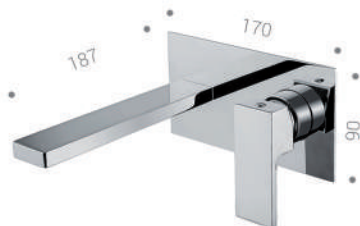

02

FV180 | FV180S21 CROMO

02 | VANGUARD by TWINS

FV150
Lavabo / Basin mixer

FV160
Lavabo Alto / Basin mixer Tall

FV170
Lavabo a Muro caño 19 cms. /
Wall basin mixer with spout 19 cm.

FV180
Lavabo a Muro caño 19 cms. /
Wall basin mixer with spout 19 cm.