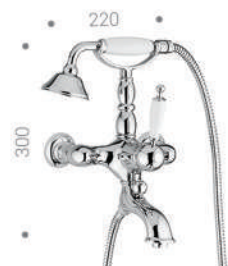

FL351
Monomando baño-ducha /
Bath-shower thermostatic mixer