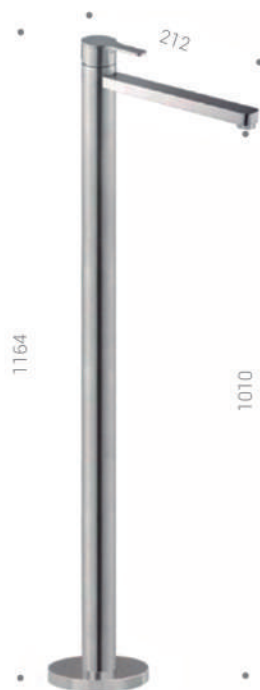

01

TWINS designer

FY175 | FY175S28 INOX

01 | INOX SERIES by TWINS

FT120
Lavabo a pavimento /
Floor mounted wash basin

FT450
Monomando fregadero caño giratorio /
Single hole sink mixer swivel spout

FT150
Lavabo / Basin mixer

FT180 / 185
FT180 Lavabo a Muro caño 19 cms. / Wall
basin mixer spout 19 cm. with single plate
FT185 Lavabo a Muro caño 23 cms. / Wall
basin mixer spout 23 cm. with single plate

FT455
Monomando fregadero caño giratorio /
Single hole sink mixer swivel spout