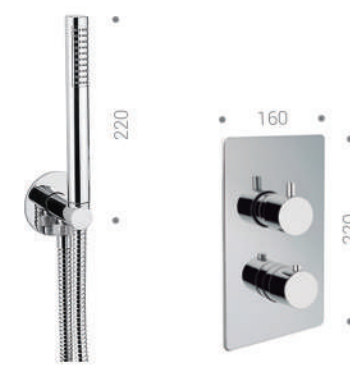

FM373

Termostato empotrar 2 duchas /
Built-in thermostatic with 2 showers