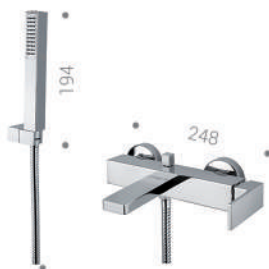

02

FV180 | FV180S21 CROMO

02 | VANGUARD by TWINS

FV150
Lavabo / Basin mixer

FV160
Lavabo Alto / Basin mixer Tall

FV170
Lavabo a Muro caño 19 cms. /
Wall basin mixer with spout 19 cm.

FV180
Lavabo a Muro caño 19 cms. /
Wall basin mixer with spout 19 cm.

FV251
Monomando ducha / Shower mixer

FV261
Monomando ducha empotrar /
Wall shower mixer

FV281
Termostato ducha /
Thermostatic shower mixer

FV320
Grupo baño-ducha a pavimento /
Floor mounted bath mixer

FV351
Grupo baño-ducha completo /
Floor mounted bath mixer