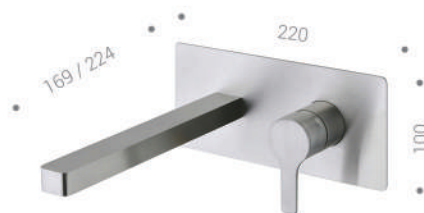

01

TWINS designer

FY175 | FY175S28 INOX

01 | INOX SERIES by TWINS

FT120
Lavabo a pavimento /
Floor mounted wash basin

FT450
Monomando fregadero caño giratorio /
Single hole sink mixer swivel spout

FT150
Lavabo / Basin mixer

FT180 / 185
FT180 Lavabo a Muro caño 19 cms. / Wall
basin mixer spout 19 cm. with single plate
FT185 Lavabo a Muro caño 23 cms. / Wall
basin mixer spout 23 cm. with single plate

FT455
Monomando fregadero caño giratorio /
Single hole sink mixer swivel spout