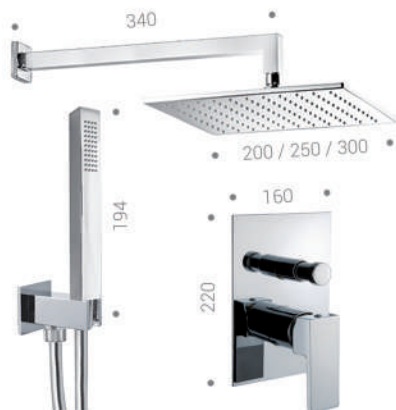

FV361
Monomando empotrar 2 duchas /
Built-in mixer with 2 showers