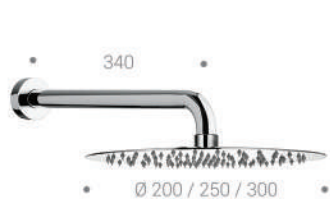

11 | ROTARY by TWINS

FR374

Kit 2 duchas termostato empotrar /
Wall set 2 showers