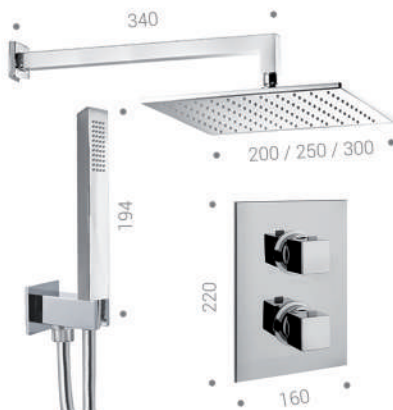

FV374
Kit 2 duchas termostato empotrar /
Wall set 2 showers