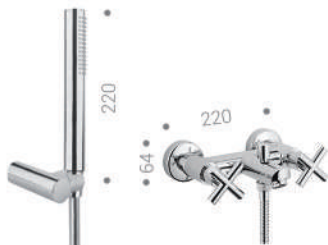

FP190
Lavabo 3 piezas / Wash basin mixer

FP198
Lavabo monoagua / Cold water tap

FP335
Grupo baño-ducha empotrar / Wall mounted bath-shower thermostatic mixer

FP251
Grupo ducha / Shower mixer

FP351
Grupo baño-ducha / Bath-shower thermostatic mixer