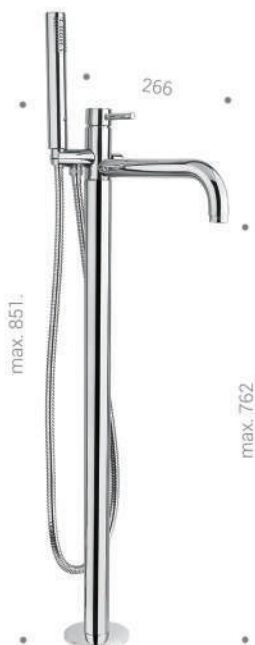

03

FM170 | FM170S51 CROMO

FM150
Lavabo / Basin mixer

FM152
Lavabo Large / Basin mixer Large

FM155
Lavabo Lateral / Basin mixer Lateral

FM320
Grupo baño-ducha a pavimento /
Floor mounted bath mixer

FM160
Lavabo Alto / Basin mixer Tall

FM165
Lavabo Alto Lateral / Basin mixer Tall Lateral

FM170 / 175
FM170 Lavabo a Muro caño 19 cms. /
Wall basin mixer with spout 19 cm.
FM175 Lavabo a Muro caño 23 cms. /
Wall basin mixer with spout 23 cm.

FM180 / 185
FM180 Lavabo a Muro caño 19 cms. / Wall
basin mixer spout 19 cm. with single plate
FM185 Lavabo a Muro caño 23 cms. / Wall
basin mixer spout 23 cm. with single plate

FM230
Kit ducha empotrar / Wall shower mixer